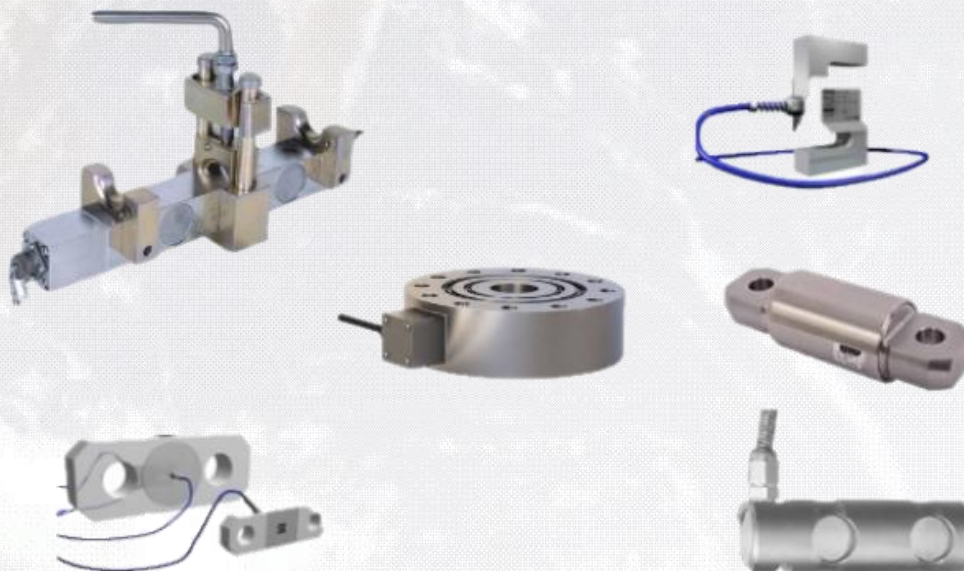

Visit us at www.kaneinstrumentation.com or call 780-416-KANE (5263)